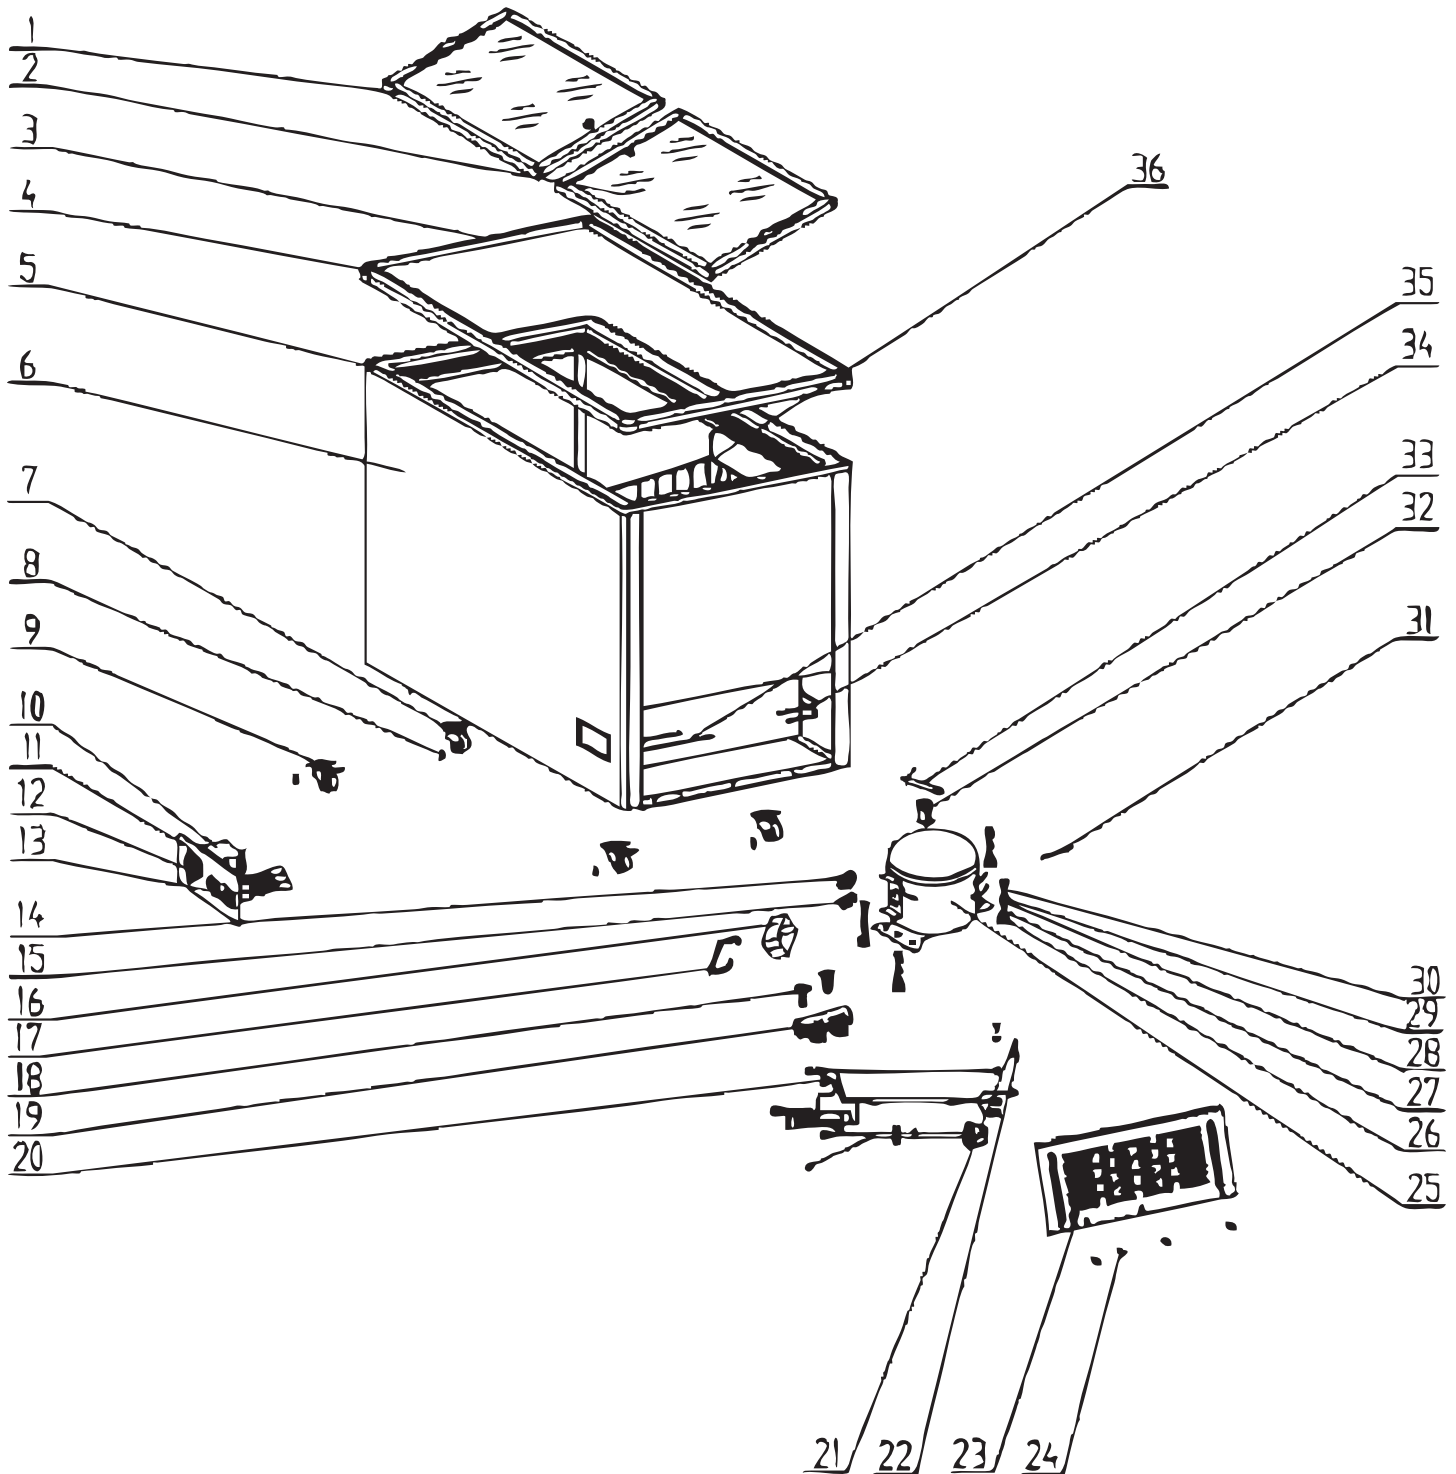

# Parts Breakdown

Model **FR-CN-0150** 45291

# Parts Breakdown

## Model FR-CN-0150 45291

Item No.	Description	Position	Item No.	Description	Position	Item No.	Description	Position
64432	Upper Glass Door for 45291	1	79808	PTC Starter for 45291	14	79818	Connecting Sleeve for 45291	27
79798	Lower Door for 45291	2	79809	Protector for 45291	15	79819	Washer for 45291	28
64433	Aluminum Alloy Frame for 45291	3	79810	Cover for 45291	16	79820	Spring Hooks for 45291	29
AG529	Corner for 45291	4	79811	Clamp for 45291	17	79821	Bolt for 45291	30
64434	Cabinet Plastic Frame for 45291	5	64436	Screw for 45291	18	79822	Charge Pipe for 45291	31
79802	Cabinet for 45291	6	79812	Printable Double-Hollow Wire Clamp for 45291	19	64441	Filter Support for 45291	32
79803	Castor for 45291	7	79814	Power Plug for 45291	20	79823	Filter for 45291	33
64435	Screw for 45291	8	64437	Copper Screw for 45291	21	79824	Back Condensor for 45291	34
AE741	Castor with Brakes for 45291	9	64438	Washer for 45291	22	79825	Front Condensor for 45291	35
79804	Thermostat for 45291	10	64439	Tapping Screw for 45291	23	63990	Basket for 45291	36
79805	Thermostat Control Panel for 45291	11	79815	Shutter for 45291	24	AE742	Key for 45291	
79806	Thermostat Knob for 45291	12	79816	Compressor for 45291	25			
39587	Indicator Lamp for 45291	13	79817	Rubber Boot for 45291	26			